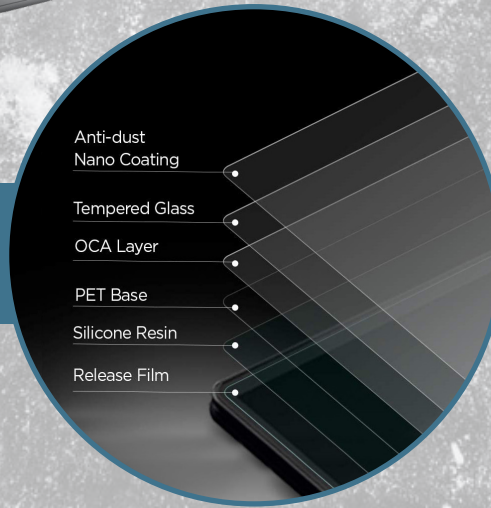

Tempered Glass Screen Protection

Exclusively for

DELL Technologies

Touch and stylus compatible

Multi-layer construction provides high impact resistance

Oleophobic coating is resistant to smudge and fingerprint

We know your device screen is tough, but it is not indestructible. Avoid downtime, mitigate display replacement and extend the life of your technology investment by adding a stealth layer of display protection.

- 9H hardness protects the display glass from scratching.
- High light transmittance and superior optical clarity makes the protector nearly unnoticeable.
- Quick and easy, bubble-free installation.

For additional device requirements, contact us with the info below.