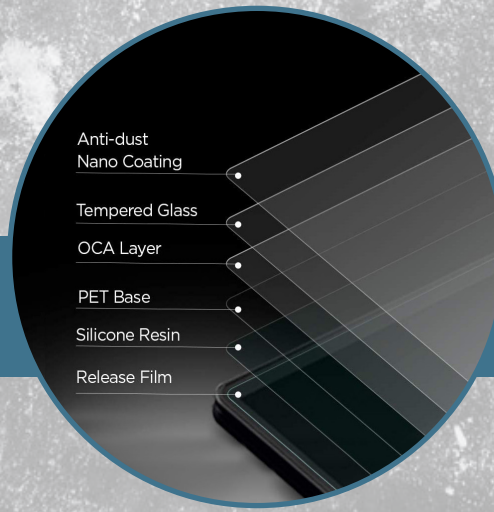

# Tempered Glass Screen Protection

Exclusively for

Touch and stylus compatible

Multi-layer construction provides high impact resistance

Oleophobic coating is resistant to smudge and fingerprint

We know your device screen is tough, but it is not indestructible. Avoid downtime, mitigate display replacement and extend the life of your technology investment by adding a stealth layer of display protection.

- 9H hardness protects the display glass from scratching.
- High light transmittance and superior optical clarity makes the protector nearly unnoticeable.
- Quick and easy, bubble-free installation.

For additional device requirements, contact us with the info below.