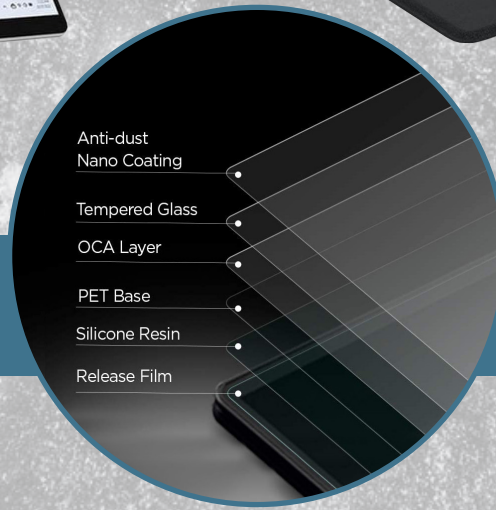

# Tempered Glass Screen Protection

Exclusively for

Touch and stylus compatible

Multi-layer construction provides high impact resistance

Oleophobic coating is resistant to smudge and fingerprint

We know your device screen is tough, but it is not indestructible. Avoid downtime, mitigate display replacement and extend the life of your technology investment by adding a stealth layer of display protection.

- 9H hardness protects the display glass from scratching.
- High light transmittance and superior optical clarity makes the protector nearly unnoticeable.
- Quick and easy, bubble-free installation.

**InfoCase Part #**