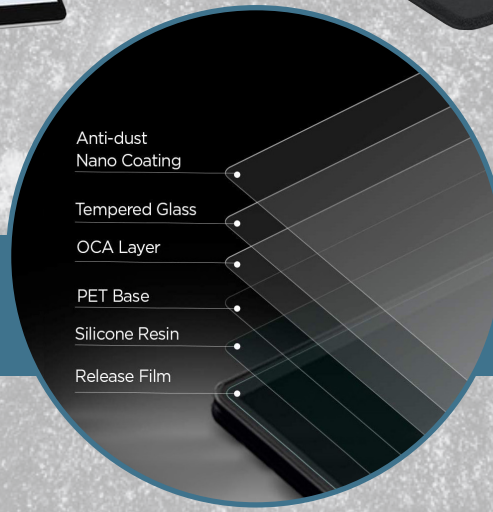

# Tempered Glass Screen Protection

Exclusively for

Touch and stylus compatible

Multi-layer construction provides high impact resistance

Oleophobic coating is resistant to smudge and fingerprint

We know your device screen is tough, but it is not indestructible. Avoid downtime, mitigate display replacement and extend the life of your technology investment by adding a stealth layer of display protection.

- 9H hardness protects the display glass from scratching.
- High light transmittance and superior optical clarity makes the protector nearly unnoticeable.
- Quick and easy, bubble-free installation.

**InfoCase Part #**