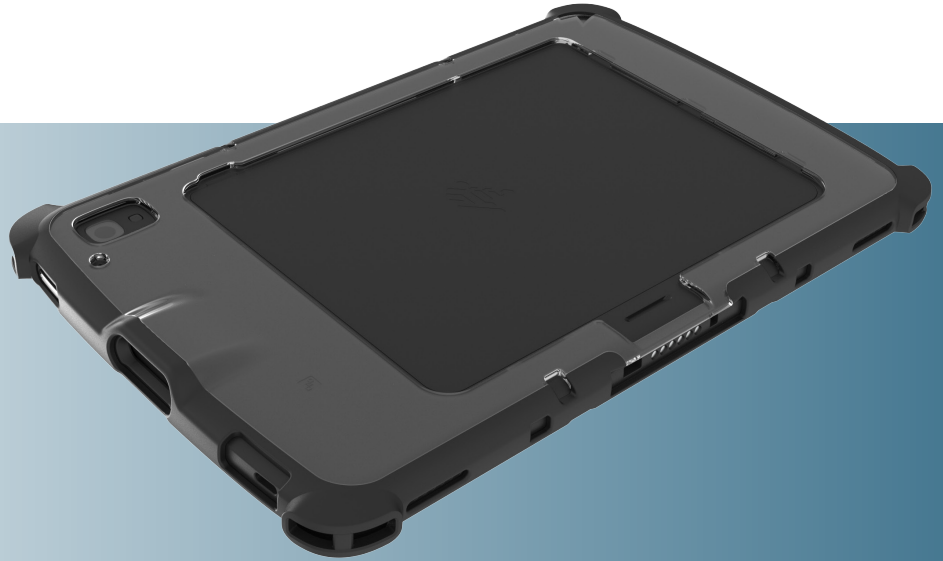

Open Back Rugged Case for Zebra ET4x

Lightweight and durable, this polycarbonate shell provides facilitation for additional ergonomic accessories along with added device protection. The 4 corner anchor points facilitate the use of a shoulder strap, user harness, Elastic X Strap, and more. The exposed battery cover also allows for easy battery access and the use of our Expansion Back accessories.

ET4x 8"

InfoCase Part #: FM-SNP-ET4X8-OPBK

List Price: \$44.99

ET4x 10"

InfoCase Part #: FM-SNP-ET4X10-OPBK

List Price: \$49.99

Features:

- Easy access to device battery
- Integrated 4 corner anchor points
 - improved facilitation for additional Zebra ET4x accessories
- Compatible with vehicle docks/cradles
- Clear polycarbonate provides visibility to asset tags