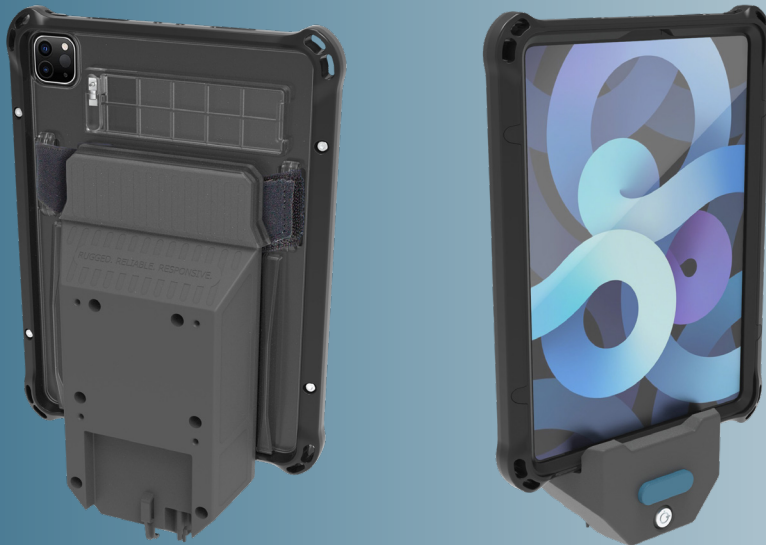

## Kit: Docking Station and Rugged Docking Cases for iPad

Experience unmatched compatibility, convenience, and security with Gamber-Johnson’s cutting-edge iPad docking station with InfoCase docking compatible cases across various iPad models. Designed for the modern mobile professional, whether on the move or in-vehicle, the iPad docking station guarantees your device is consistently prepared, operational, and secure in any setting.

### iPad Pro 11” (Gen 1-4) and iPad Air (Gen 4-5)

InfoCase Part #: 7170-1123

List Price: \$468.99

### Features:

- Integrated elastic hand strap and friction resistant kickstand
- MIL-STD-810H drop tested
- Securely fastens with 4x Hex screws
- Corner anchor points for additional accessory facilitation
- Docking compatibility across products
- 45W iPad device fast charging with USB-C power
- Dual USB-A Port replication
- Keyed lock for theft deterrence