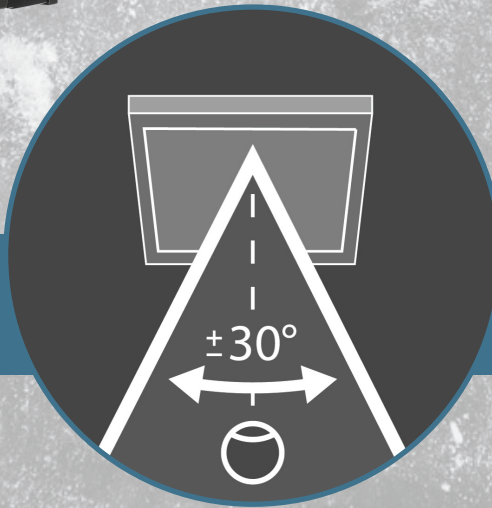

Privacy Screen Protection

Exclusively for

Getac

Learn More

Touch and stylus compatible

Limited viewing angle of +/- 30°

Oleophobic coating is resistant to smudge and fingerprint

- Limited viewing angle of +/- 30° limits the field of vision
- Low reflective coating reduces glare
- Touch and stylus compatible
- Quick and easy, bubble-free installation.
- Where required, safety feature for in-vehicle applications where it is critical to remove distractions from the driver