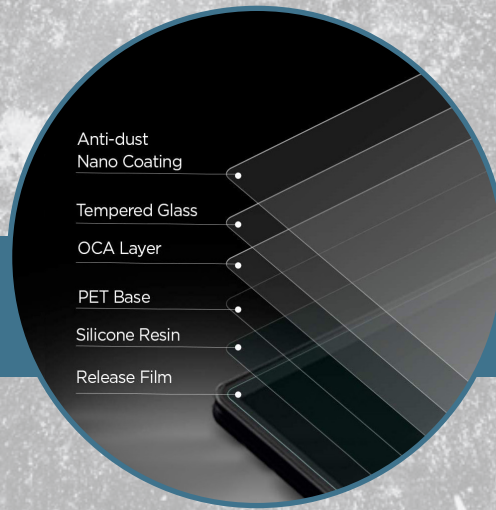

Tempered Glass Screen Protection

Exclusively for

Getac

Learn More

Touch and stylus compatible

Multi-layer construction provides high impact resistance

Oleophobic coating is resistant to smudge and fingerprint

We know your device screen is tough, but it is not indestructible. Avoid downtime, mitigate display replacement and extend the life of your technology investment by adding a stealth layer of display protection.

- 9H hardness protects the display glass from scratching.
- High light transmittance and superior optical clarity makes the protector nearly unnoticeable.
- Quick and easy, bubble-free installation.

For additional device requirements, contact us with the info below.

Privacy Screen Protection

Exclusively for

Getac

Learn More

Touch and stylus compatible

Limited viewing angle of +/- 30°

Oleophobic coating is resistant to smudge and fingerprint

- Limited viewing angle of +/- 30° limits the field of vision
- Low reflective coating reduces glare
- Touch and stylus compatible
- Quick and easy, bubble-free installation.
- Where required, safety feature for in-vehicle applications where it is critical to remove distractions from the driver